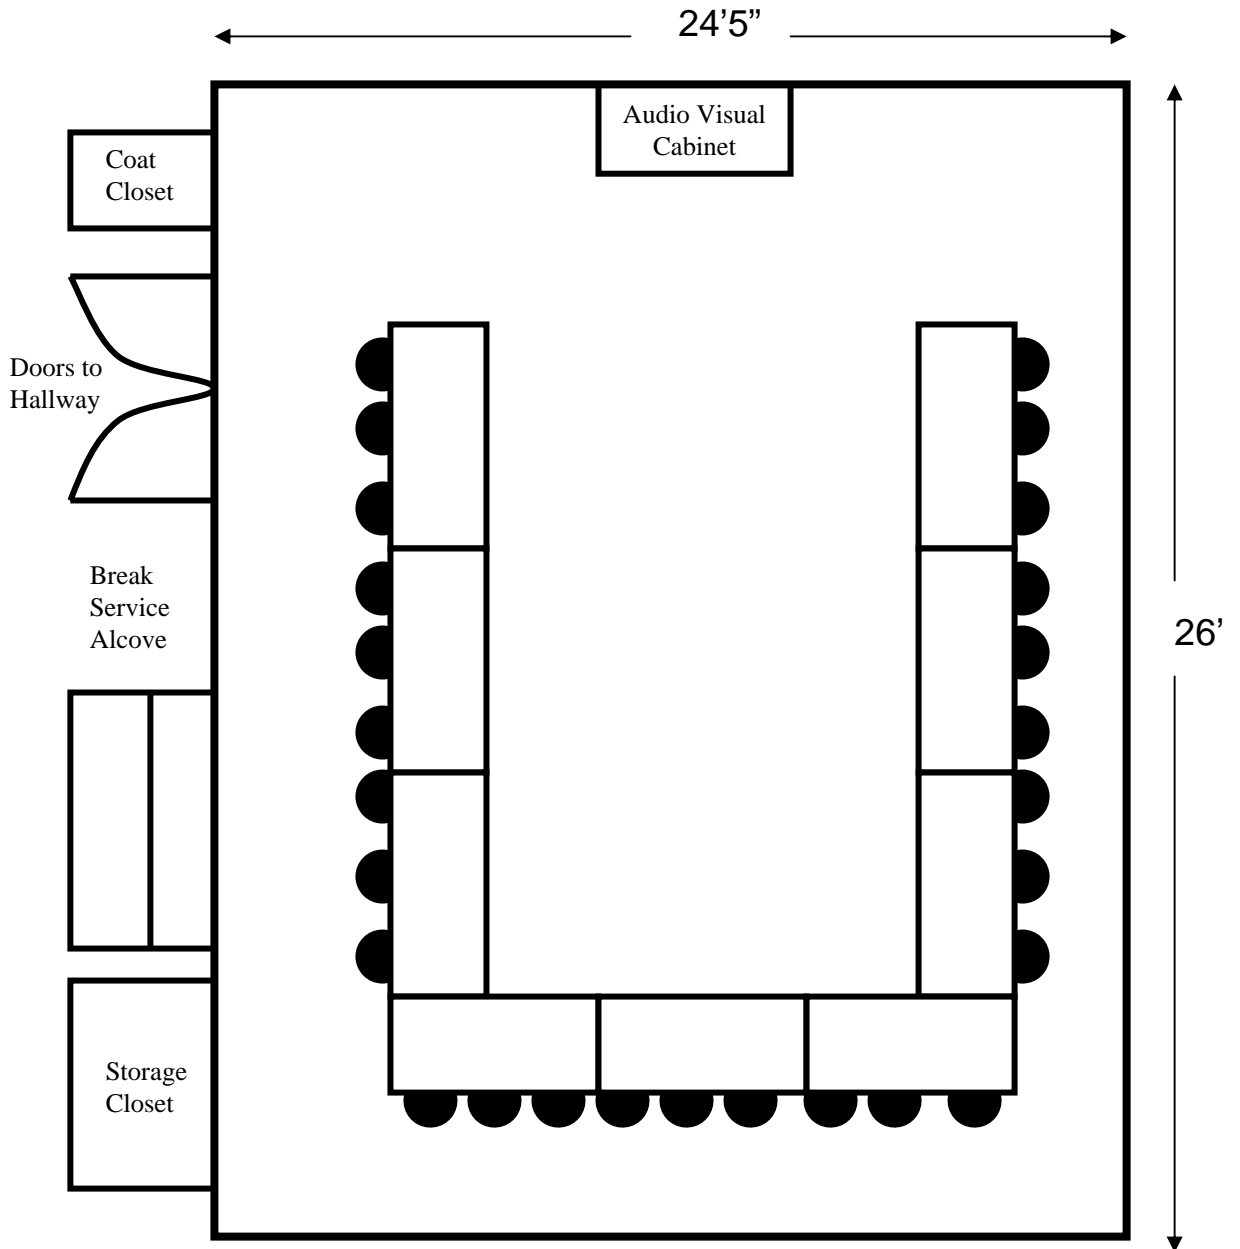

Courtyard Costa Mesa South Coast Metro Meeting Room (U-Shape Set-Up)

Please call our sales office to discuss additional table and seating arrangements that fit this room.

3002 South Harbor Boulevard, Santa Ana, CA 92704